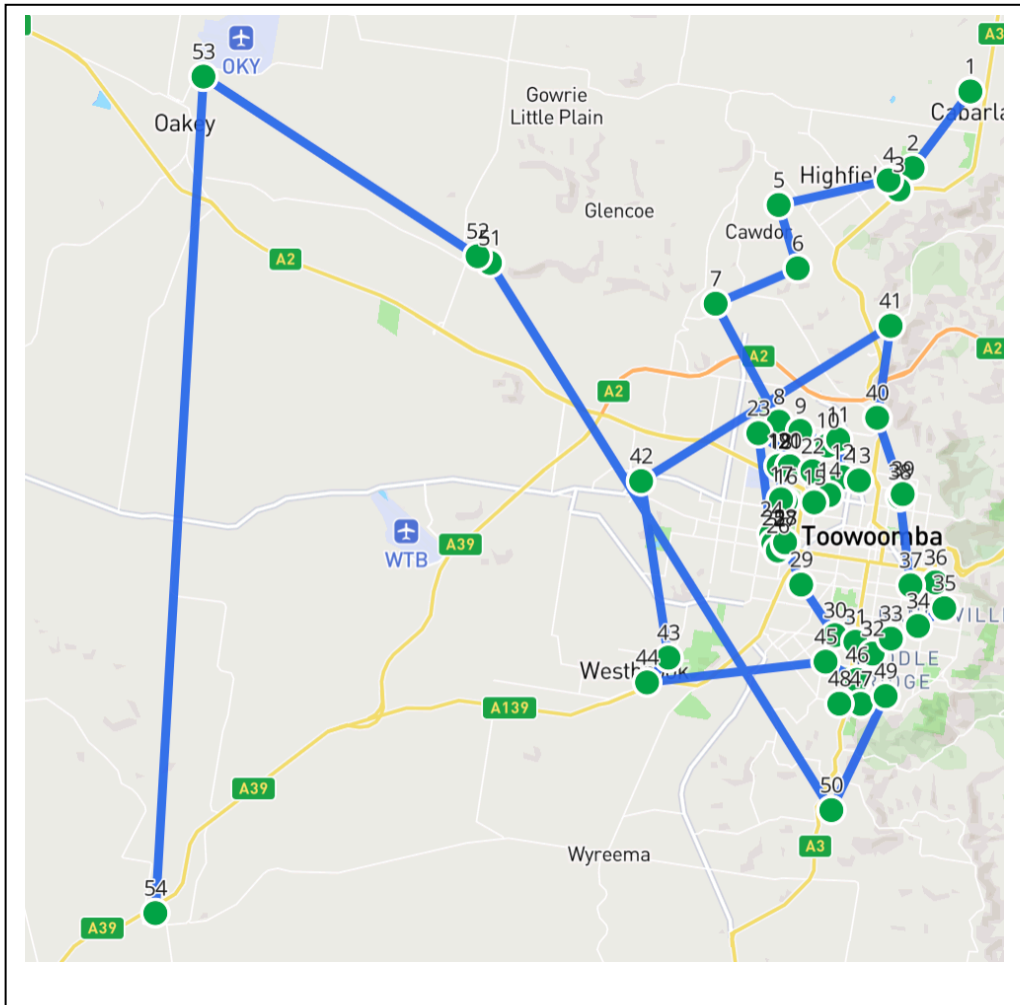

Toowoomba Christmas Lights 2025

🎄 Worth a look 🚶 Walk-through/Interactive

📷 Photo on digital map

★ Multiple houses on the street

- | | | |
|----|--|--|
| 1 | 📷 3 Kennedy Street, Cabarlah | 59 Warwick Street, Harristown |
| 2 | 7 Ryder Avenue, Highfields | 🎄 📷 65 Hoepper Street, Kearneys Spring |
| 3 | 📷 3 Reis Road, Highfields | 31 8 Hinchcliffe Drive, Kearneys Spring |
| 4 | 35 Blue Gum Drive, Highfields | 32 10 Hinchcliffe Drive, Kearneys Spring |
| 5 | 📷 36 Holly Avenue, Cawdor | 33 📷 29 Audrey Court, Middle Ridge |
| 6 | Horizon Court, Highfields | 34 8 Grant Close, Middle Ridge |
| 7 | ★ 🎄 📷 26 Arcane Drive, Gowrie Junction | 35 🎄 📷 7 Bagot Street, Centenary Heights |
| 8 | 📷 221 Greenwattle Street, Cranley | 36 ★ 📷 9 Knockator Crescent, Centenary Heights |
| 9 | 12 Hardy Court, Wilsonton Heights | 37 ★ 📷 35 High Street, Rangeville |
| 10 | 16 Leahy Street, Rockville | 38 🎄 📷 4 Plant Street, Rangeville |
| 11 | 📷 1 David Street, Rockville | 39 13 View Street, South Toowoomba |
| 12 | 19 Whichello Street, Newtown | 40 10 Moloney Street, North Toowoomba |
| 13 | 📷 16 Waverley Street, North Toowoomba | 41 📷 111 Stuart Street, North Toowoomba |
| 14 | 68 Gordon Avenue, Newtown | 42 3 Walsh Street, Harlaxton |
| 15 | 📷 2 Victory Street, Newtown | 43 8 Grey Gums Drive, Blue Mountain Heights |
| 16 | 📷 23 McGregor Street, Wilsonton | 44 📷 24 Bassett Crescent, Torrington |
| 17 | 📷 1 Ellis Street, Wilsonton | 45 📷 12 Shoemith Road, Westbrook |
| 18 | 🎄 65 Fitzpatrick Street, Wilsonton | 46 📷 15 Belclaire Drive, Westbrook |
| 19 | 15 Denyer Street, Wilsonton | 47 📷 377 Spring Street, Kearneys Spring |
| 20 | 10 Sprott Street, Wilsonton | 48 📷 15 Osbourne Court, Kearneys Spring |
| 21 | 🎄 12 Sprott Street, Wilsonton | 49 📷 31 Paddington Court, Middle Ridge |
| 22 | 📷 4 Nycole Street, Rockville | 50 🎄 1 McGee Drive, Kearneys Spring |
| 23 | 📷 U2, 80 Sanctuary Drive, Cranley | 51 ★ 🎄 📷 363 Ramsay St, Middle Ridge |
| 24 | 27 Brigalow Street, Newtown | 52 18 Claudia Court, Top Camp |
| 25 | 24 Banksia Street, Newtown | 53 📷 2 Georgina Court, Kingsthorpe |
| 26 | 60 Glenvale Road, Harristown | 54 📷 11 Queen Street, Kingsthorpe |
| 27 | 20 McMahan Crescent, Newtown | 55 📷 17-25 Beale Street, Oakey |
| 28 | 15 McMahan Crescent, Newtown | 56 |