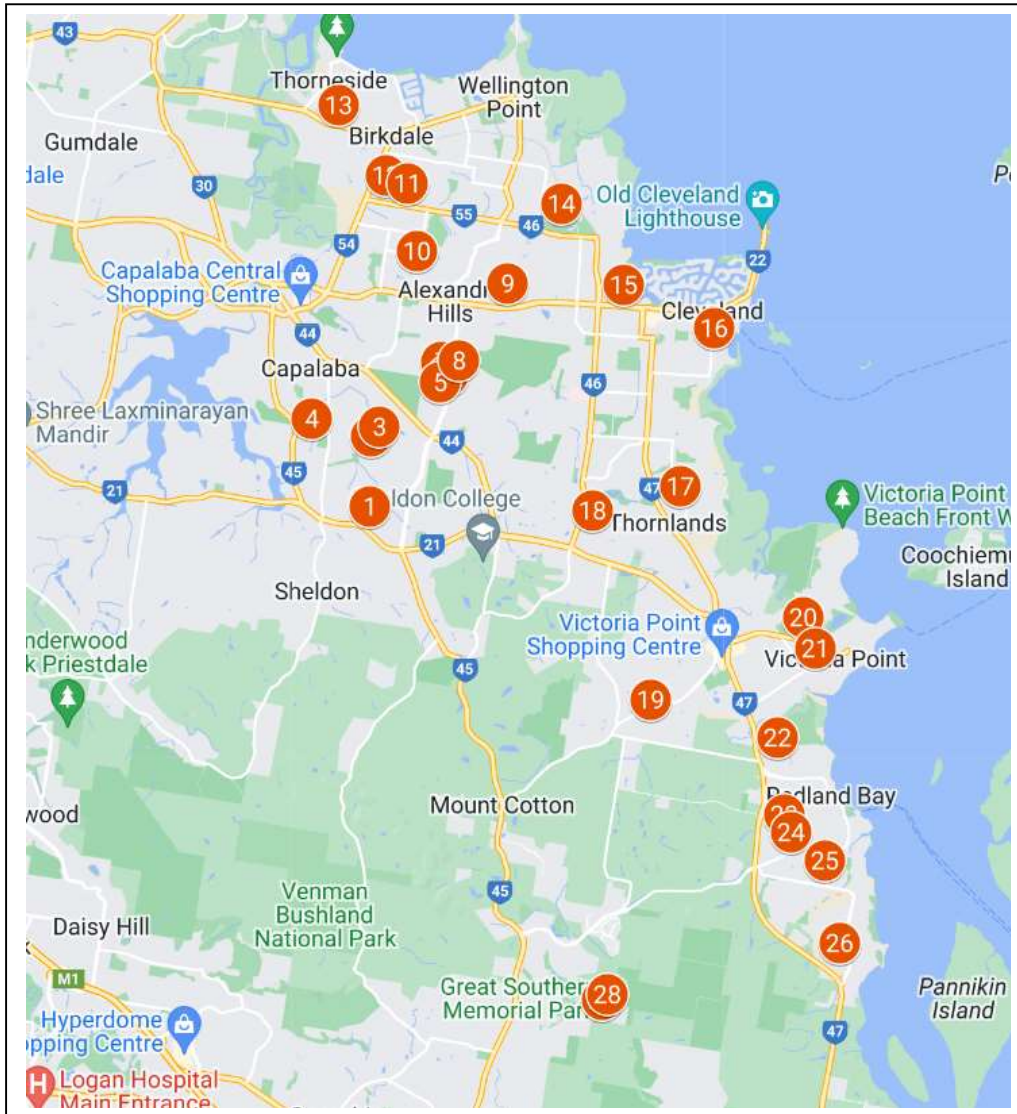

🏆 KIIS FM Winner 🌲 Worth a look

📷 Photo on digital map ★ Multiple displays on the street

1	🏆 📷 27 Greenfield Road, Capalaba	16	🌲 36 Passage St, Cleveland
2	★ Tipperary Court, Capalaba	17	🌲 45A Thornlands Road, Thornlands
3	★ Gundagai Drive, Capalaba	18	📷 20 Hermitage Crescent, Thornlands
4	🌲 32 Jacaranda Road, Capalaba	19	🌲 📷 39 Whipbird Circuit, Victoria Point
5	★ Ashbury Court, Alexandra Hills	20	🌲 34 School Road, Victoria Point
6	🌲 7 Polperro Court, Alexandra Hills	21	★ Kestrel Court, Victoria Point
7	★ Lynton Court, Alexandra Hills	22	🌲 📷 17 Fairway Drive, Redland Bay
8	📷 106 Vienna Road, Alexandra Hills	23	🌲 13 Foote Street, Redland Bay
9	★ Eton Court, Alexandra Hills	24	★ Dory Close, Redland Bay
10	🌲 52 Bluebell Street, Alexandra Hills	25	★ 📷 Huntly Place, Redland Bay
11	🌲 59 Burbank Road, Birkdale	26	🌲 6 Balsam Street, Redland Bay
12	★ 🌲 Sunray Place, Birkdale	27	🌲 Myrtle Place, Mount Cotton
13	🌲 4, 7, 8, 9 Wunulla Street, Thorneside	28	🌲 📷 16 Elkhorn Street, Mt Cotton
14	🌲 93 Hilliards Park Drive, Wellington Point	29	
15	🌲 📷 6 Bainbridge St (EAST), cnr. Nelson St, Ormiston - TEDDY TOWN	30	

NOTE: The Redlands digital map is HUGE! We've picked out these highlights for our printed map, but you will find over 100 more decorated houses to visit on our interactive digital map: familiesmagazine.com.au/christmas-lights-brisbane-east/