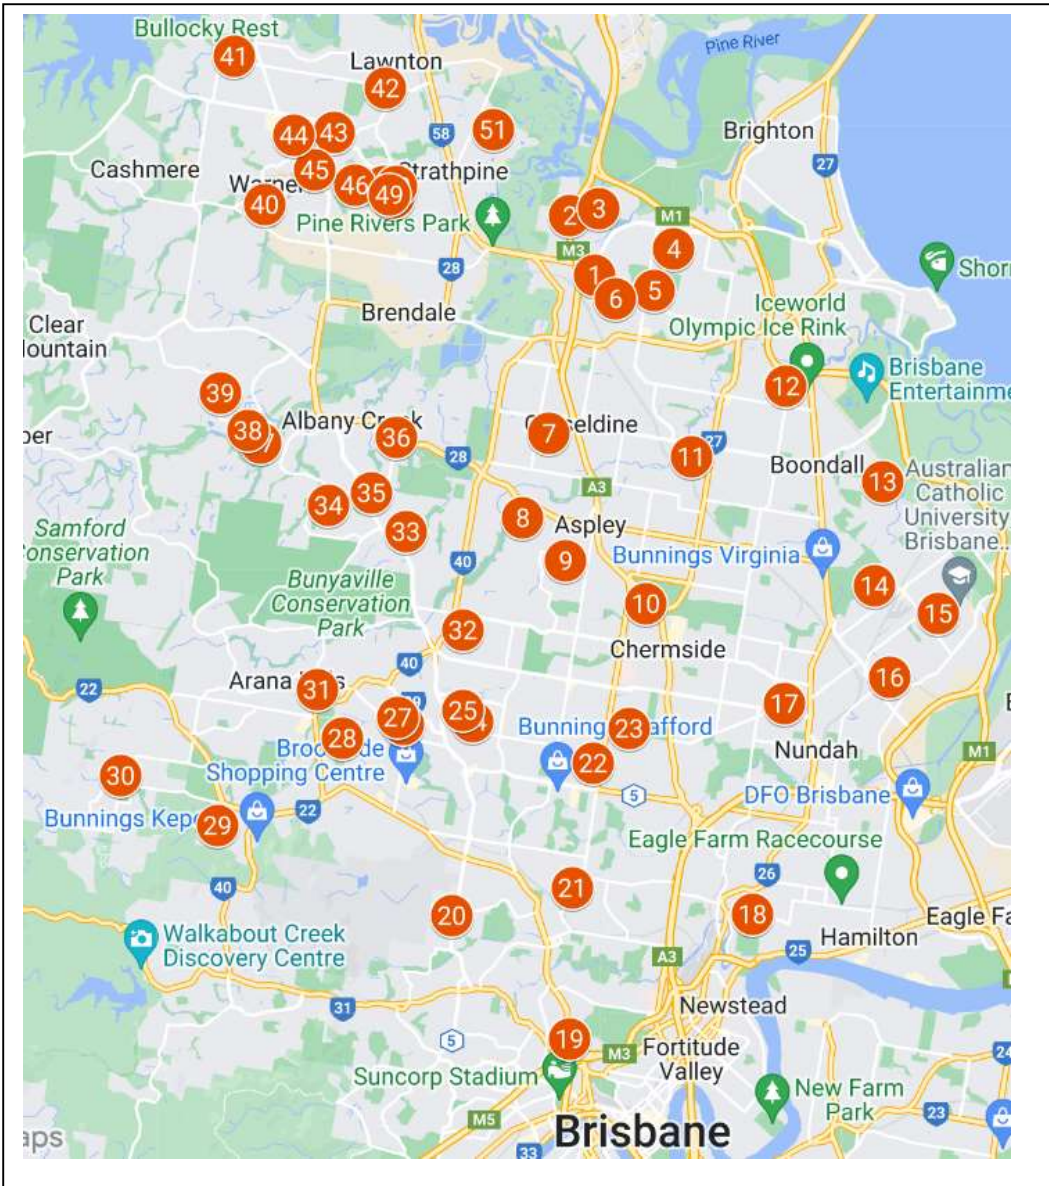

🎄 Worth a look ⭐ Multiple displays on street

📷 Photo on digital map 🚗 Bit of a drive from previous address

1	🎄 Paladin Place, Bald Hills	28	25 Essex Street, Mitchelton
2	📷 6 Topham Street, Bald Hills	29	⭐ Cobalt Street, Keperra
3	23 Arnica Crescent, Bald Hills	30	Rannoch Close, Ferny Grove
4	🎄 72 Gawain Road, Bracken Ridge	31	🚗 324 Dawson Parade, Arana Hills
5	📷 21 Emma Street, Bracken Ridge	32	🚗 📷 4 Hughes Street, McDowall
6	16 Randwick Street, Bracken Ridge	33	🚗 🎄 81 The Boulevard, Albany Creek
7	69 Sherry Street, Carseldine	34	🎄 10 Longreef Court, Albany Creek
8	📷 14 Myall Place, Bridgeman Downs	35	📷 24 Somerset Court, Albany Creek
9	🎄 📷 11 Stonycroft Street, Aspley	36	📷 21 Keong Road, Albany Creek
10	📷 1 Dumauiet Street, Chermshire	37	🚗 🎄 📷 10 Bend Court, Eatons Hill
11	📷 68 Kakadu Circuit, Zillmere	38	60 Drapers Road, Eatons Hill
12	2 Poplar Place, Taigum	39	10 Bassino Court, Eatons Hill
13	🎄 📷 86 College Way, Boondall	40	🚗 🎄 29 Rolland Parade, Warner
14	🎄 📷 4 Huron Street, Banyo	41	4 Jean Close, Joyner
15	🎄 📷 8 Witt Street, Banyo	42	93 Francis Road, Bray Park
16	🎄 📷 33 Parker Avenue, Northgate	43	2A Evergreen Avenue, Bray Park
17	🎄 34, 36, 38 Sugarloaf Street, Wavell Heights	44	13 Blue Mountain Crescent, Warner
18	🎄 74 Crosby Road, Albion	45	11 St Helen Crescent, Warner
19	7 Victoria Street, Kelvin Grove	46	🎄 41 Windrest Street, Strathpine
20	⭐ Broadbent Street, Ashgrove	47	🎄 📷 24 Navua Street, Strathpine
21	🎄 48 Daisy Street, Grange	48	🎄 19 Jasmine Street, Strathpine
22	🎄 📷 27 Minimine Street, Stafford	49	🎄 37 Hillsdale Street, Strathpine
23	🎄 📷 38 North Street, Kedron	50	🎄 15 Nyanda Street, Strathpine
24	📷 Heysen Street, Everton Park	51	🎄 37 Brennan Parade, Strathpine
25	⭐ Bunny Street, Everton Park	52	
26	📷 Hornby Street, Everton Park	53	
27	26 Illawarra Street, Everton Hills	54	