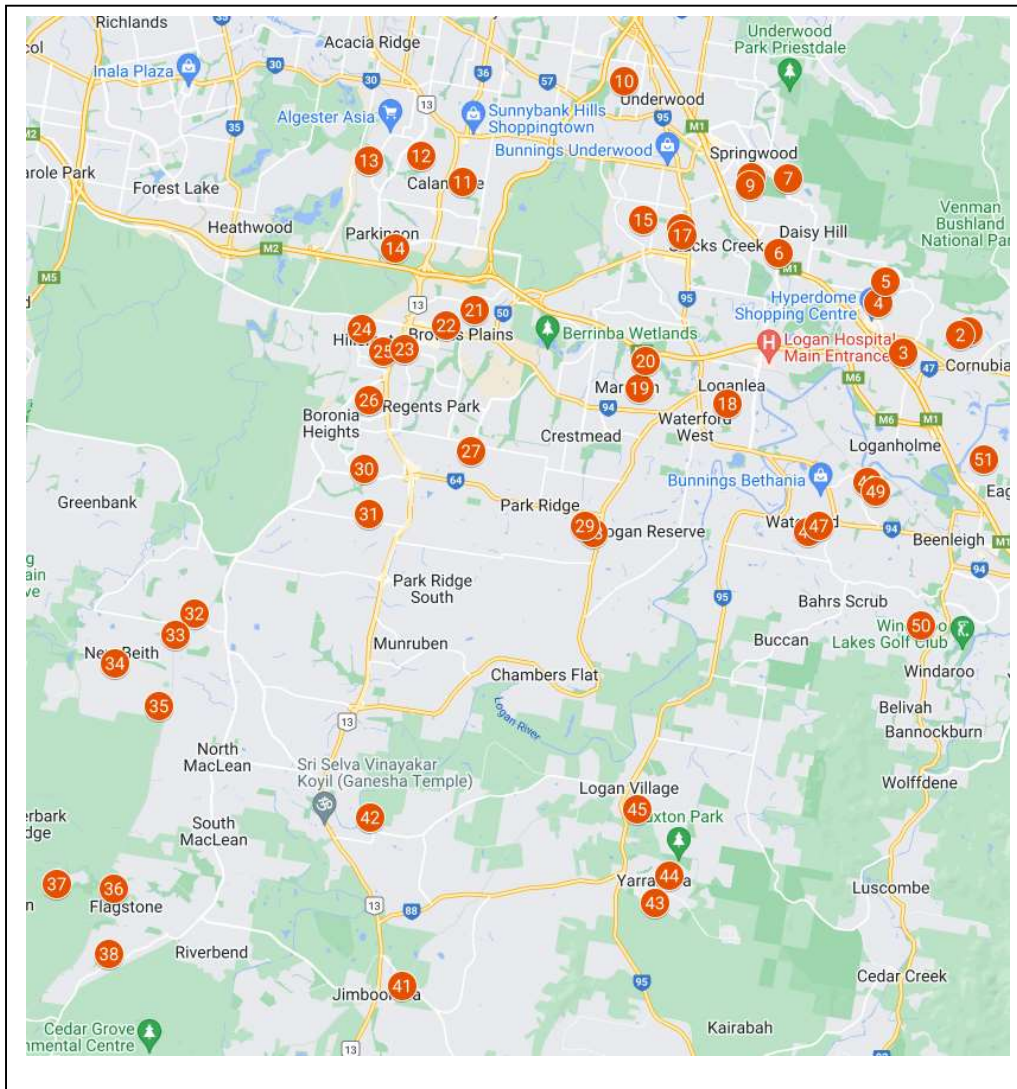

🏆 Kiis FM Winner 🌲 Worth a look 📷 Photo on digital map

🚗 Bit of a drive from previous address

1	24 Torulosa Street, Cornubia	27	🌲 📷 40 Gem Circuit, Park Ridge
2	🌲 📷 14 Penelope Drive, Cornubia	28	🌲 📷 27 & 31 Isla Street, Park Ridge
3	🌲 73 Timor Avenue, Loganholme	29	36 Beck Street, Park Ridge
4	Thistlerow Street, Shailer Park	30	🌲 📷 3 Ferndale Street, Boronia Heights
5	🌲 3 & 7 Hailar Street, Shailer Park	31	4 Hepburn Street, Greenbank
6	9 Farr Court, Daisy Hill	32	🚗 🌲 📷 37 Bignell Circuit, Greenbank
7	📷 10 Tower Street, Springwood	33	28 Equestrian Drive, New Beith
8	20 Belinda Crescent, Springwood	34	🌲 📷 62-64 Wallaby Way, New Beith
9	🌲 16 Merchant Court, Springwood	35	📷 69-71 Border Crescent, New Beith
10	🚗 🌲 📷 9 Paloma Place, Kurraby	36	🚗 Highwood Court, Flagstone
11	🚗 🌲 52 Orania Crescent, Calamvale	37	26 Wentworth Drive, Undullah
12	🌲 211 Benhiam Street, Calamvale	38	2 Muster Court, Flagstone
13	🌲 32 Cordia Street, Algester	39	🚗 🌲 📷 119 Myrtle Road, Jimboomba
14	📷 111 Daintree Drive, Parkinson	40	11 Dwyer Place, Jimboomba
15	38 Orchid Street, Woodridge	41	🚗 🌲 📷 85 Manning Street, Jimboomba
16	39 Wagawn Street, Woodridge	42	🚗 📷 6-8 Kertesz Court, South MacLean
17	75 Jean Street, Woodridge	43	🚗 📷 20 Leland Street, Yarrabilba
18	🚗 1 / 12 Appian Way, Loganlea	44	🌲 📷 109 Buxton Avenue, Yarrabilba
19	🌲 23 Homestead Street, Marsden	45	🌲 📷 44-48 Pioneer Drive, Logan Village
20	📷 32 Princess Street, Marsden	46	🚗 🌲 7 Benarkin Close, Waterford
21	🏆 4 Gregory Close, Drewvale	47	60 Woodlands Boulevard, Waterford
22	🌲 6 Alrak Avenue, Browns Plains	48	🌲 11 Loane Drive, Edens Landing
23	5 Corsloot Street, Regents Park	49	50 Loane Drive, Edens Landing
24	5 Clabon Street, Hillcrest	50	🚗 10 Nevron Drive, Bahrs Scrub
25	4 Cyril Court, Hillcrest	51	🚗 38 Copperfield Drive, Eagleby
26	11 Brodie Court, Hillcrest	52	