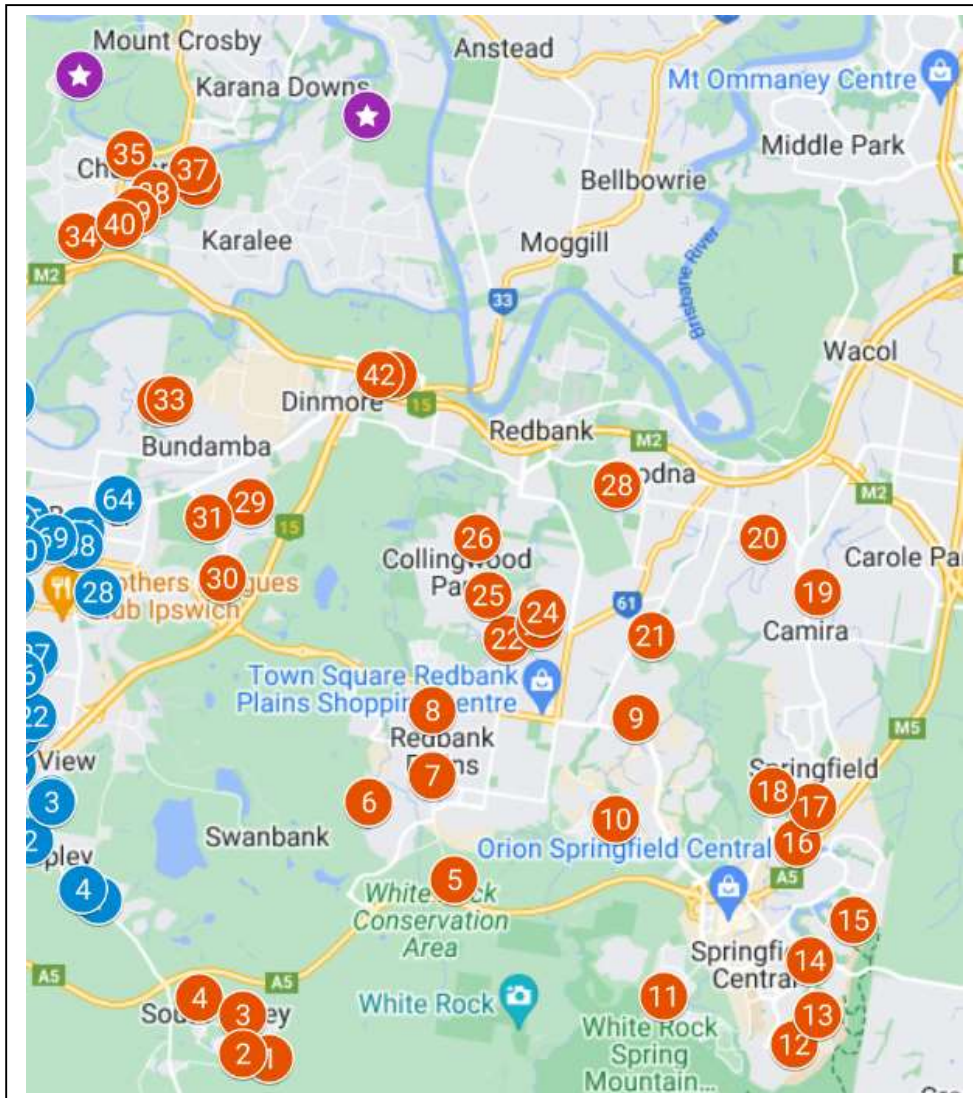

🏆 Local competition winner 🌲 Worth a look ★ Multiple displays on street

📷 Photo on digital map 🚗 Bit of a drive from previous address

1	10 Minerva Street, South Ripley	23	7 Forrest Crescent, Redbank Plains
2	43 Goulburn Crescent, South Ripley	24	51 Kennedy Drive, Redbank Plains
3	🌲 32 Tamborine Street, South Ripley	25	🚗 Obsidian Street, Collingwood Park
4	🌲 59 Harmony Crescent, South Ripley	26	★ 📷 1, 5, 36 & 45 Paul Tully Avenue, Collingwood Park
5	🚗 14 Vantage Place, Redbank Place	27	🚗 16 Gorry Street, Goodna
6	Swift Close, Redbank Plains	28	Cross Street, Goodna
7	📷 Cobbin Circuit, Redbank Plains	29	🚗 5 Wren Court, Bundamba
8	Christine Crescent, Redbank	30	108 Naomai Street Bundamba
9	🌲 📷 1 Avalon Close, Bellbird Park	31	16 Bergins Hill Road, Bundamba
10	99 Santa Monica Drive, Augustine Heights	32	Andrew Street, Bundamba
11	🚗 4 Larkhall Street, Spring Mountain	33	Rush Court, Bundamba
12	11 Caraway Street, Springfield Lake	34	🚗 Oakwood Place, Chuwar
13	Carnarvon Avenue, Springfield Lakes	35	Mt Crosby Road, Chuwar
14	★ Cottonwood Crescent, Springfield Lakes	36	🌲 📷 134 Lewis Drive, Karalee
15	🌲 29 Waterside Drive, Springfield Lakes	37	🌲 📷 39 Louisa Place, Karalee
16	Congo Circuit, Springfield	38	18-20 Langlands Street, Chuwar
17	Millwood Terrace, Springfield	39	9 Lilley Terrace, Chuwar
18	Springfield College Drive, Springfield	40	🌲 📷 256 Mount Crosby Road, Chuwar
19	📷 Lacey Street, Camira	41	🚗 40 Sean Street, Riverview
20	35 Iris Street, Gailes	42	Dossie Street, Riverview
21	📷 8 Wyeth Street, Bellbird Park	43	
22	155 Henty Drive, Redbank Plains	44	