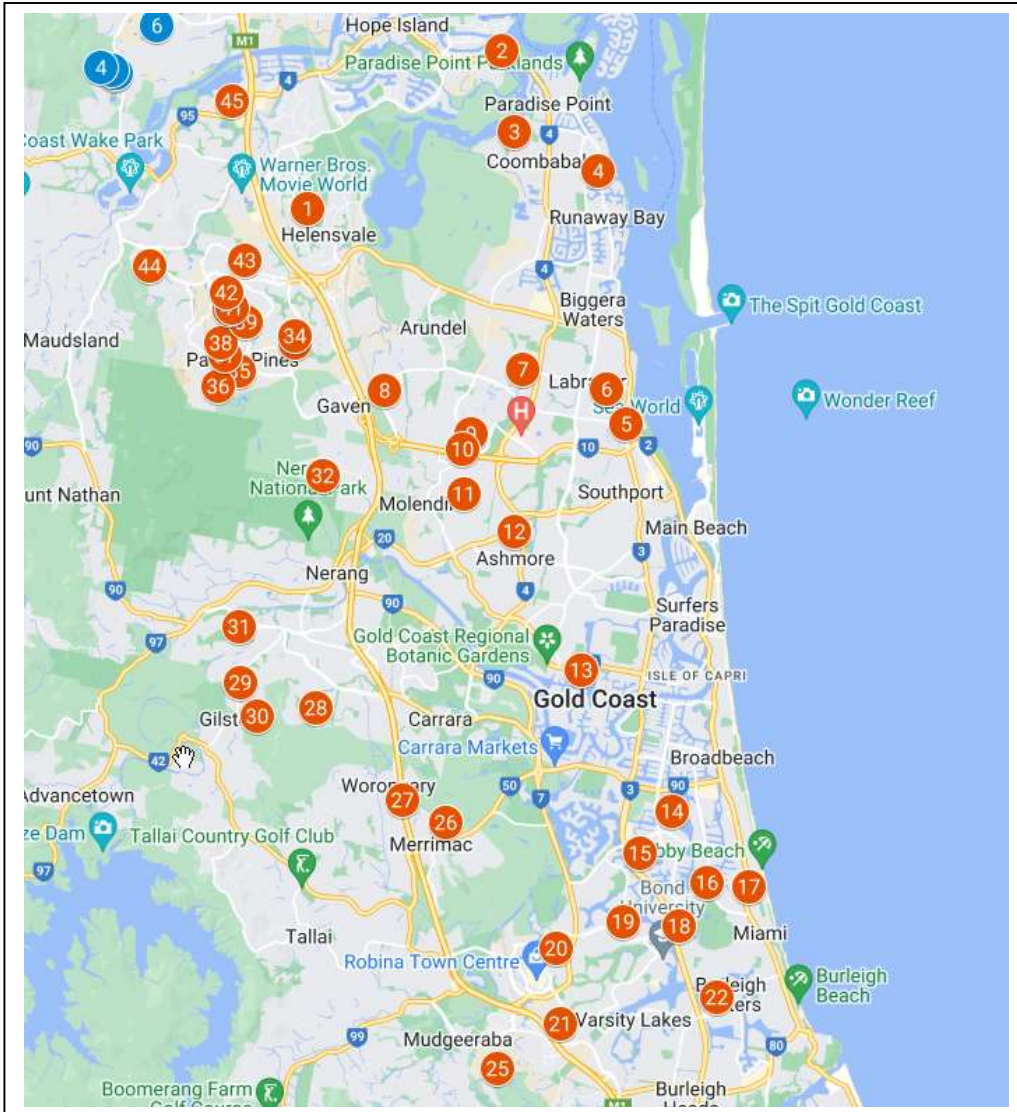

🎄 Worth a look ★ Multiple displays on same street

📷 Photo on digital map 🚗 Bit of a drive from previous address

1	1 Ardlethan Court, Helensvale	24	🚗 86 Bienvenue Drive, Currumbin Waters
2	42 Boykambil Esplanade S, Hope Island	25	🚗 2 Hewson Court, Mudgeeraba
3	🎄 16 Taupo Court, Coombaba	26	59 Petherbridge Avenue, Merrimac
4	45 Pointsettia Avenue, Hollywell	27	📷 405 Hinkler Drive, Worongary
5	26 Stevens street, Southport	28	39 Kincaid Drive, Highland Park
6	97 Turpin Road, Labrador	29	🎄 59 Moondani Drive, Gilston
7	6 Lobb Court, Arundel	30	14 Silvereve Circuit, Gilston
8	42 Colorado Circuit, Gaven	31	🎄 📷 44 Winchester Drive, Nerang
9	56 Arnold Palmer Drive, Parkwood	32	67 Castle Hill Drive S, Gaven
10	34 Henry Cotton Drive, Parkwood	33	6 Corai Close, Pacific Pines
11	🎄 📷 Sugargum Court, Molendinar	34	6 Waigeo Street, Pacific Pines
12	5 Tyalla Drive, Ashmore	35	6 Boyer Street, Pacific Pines
13	13 Inveray Avenue, Benowa	36	★ Wunburra Circle, Pacific Pines
14	42 Volante Crescent, Mermaid Waters	37	20 Mellum Circuit, Pacific Pines
15	🎄 📷 17 Long Island Court, Mermaid Waters	38	21 Springwood Avenue, Pacific Pines
16	85 Oceanic Drive, Mermaid Waters	39	★ Salvado Drive, Pacific Pines
17	23 Dolphin Avenue, Mermaid Beach	40	4 Beaumont Crescent, Pacific Pines
18	🎄 📷 31 Lancelin Drive, Mermaid Waters	41	🎄 📷 3 Beaumont Crescent, Pacific Pines
19	36 Sandringham Drive, Robina	42	6 Ainslie Street, Pacific Pines
20	3 Novar Court, Robina	43	3 Christie Court, Oxenford
21	26 Mountain Ash Circuit, Robina	44	🎄 15 Manor Road, Maudsland
22	13 Spinebill Street, Burleigh Waters	45	8 Villanova Avenue, Oxenford
23	🚗 8 Botanical Circuit, Banora Point	46	