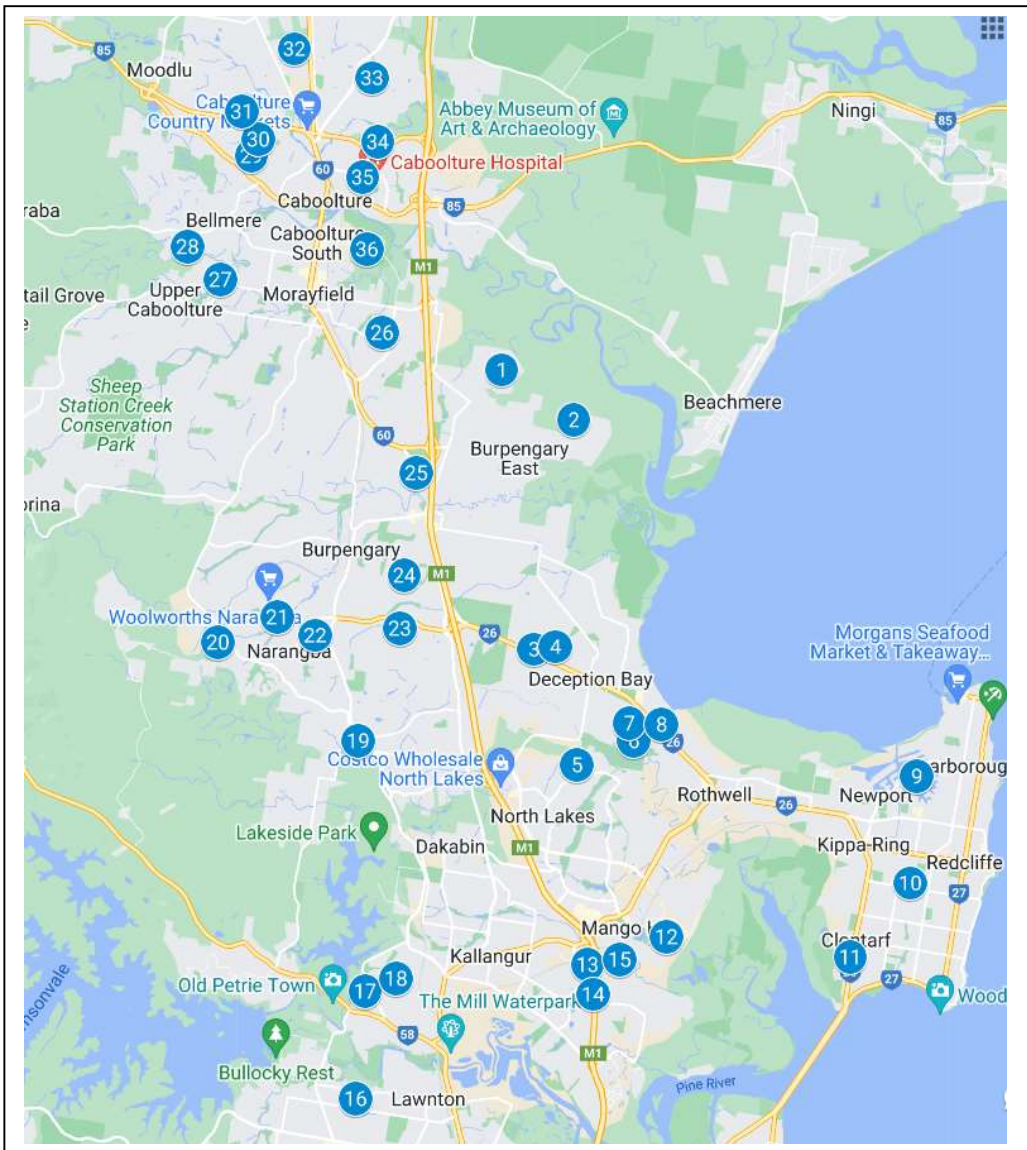

🏆 KIIS FM Winner/Runner Up 🚗 Bit of a drive from previous address

🎄 Worth a look 📷 Photo on digital map ★ Multiple houses on the street

1	🏆 📷 12 Bedarra Crescent, Burpengary East	21	🎄 6 Bendee Court, Narangba
2	🎄 📷 3 & 5 Stockport Court, Burpengary East	22	🎄 17 Cottontree Drive, Narangba
3	🎄 📷 26 Cockatiel Court, Deception Bay	23	📷 1 Titan Street, Burpengary
4	🎄 14 Magpie Court, Deception Bay	24	📷 19 Puttini Court, Burpengary
5	🎄 9 Glider Street, North Lakes	25	🎄 54 Sunseeker Street, Burpengary
6	🎄 8 Andrea Court, Deception Bay	26	🚗 🎄 2 Forestlea Place, Morayfield
7	🎄 8 Lynette Crt, Deception Bay	27	🚗 📷 29 Sunflower Crescent, Upper Caboolture
8	🎄 📷 127 Cross Street, Deception Bay	28	🎄 📷 3 Parkwood Place, Bellmere
9	🎄 12 Nautilus Court, Newport	29	🎄 📷 20 Adrian Street, Caboolture
10	🎄 10 Abelia Crescent, Kippa-Ring	30	📷 17 Parish Road, Caboolture
11	🏆 🎄 📷 1 Long Street, Clontarf	31	★ 32 Cottonwood Street, Caboolture
12	🚗 🎄 📷 29 Mercury Parade, Mango Hill (from mid Dec)	32	📷 59 Craigslea Drive, Caboolture
13	🎄 1 Claremont Drive, Murrumba Downs	33	🚗 ★ Water Fern Drive, Caboolture
14	🎄 40 Twin Lakes Drive, North Lakes	34	🎄 17 Bluestar Circuit, Caboolture
15	🎄 59 Victory Drive, Griffin	35	🎄 26 Manley Street, Caboolture
16	🚗 🎄 191 Todds Road, Lawnton	36	🎄 📷 29 Charlotte Street, Caboolture
17	🚗 1 Derwent Street, Murrumba Downs	37	
18	🎄 📷 11 Eacham Street, Petrie	38	
19	🚗 🎄 U3 & U17, 11-15 Mumford Road, Narangba	39	
20	🚗 🎄 46 Bluegrass Drive, Narangba	40	

NOTE: The Caboolture/Moreton Bay digital map is HUGE! We've picked out these highlights for our printed map, but you will find over 100 decorated houses to visit on our interactive digital map: familiesmagazine.com.au/christmas-lights-caboolture