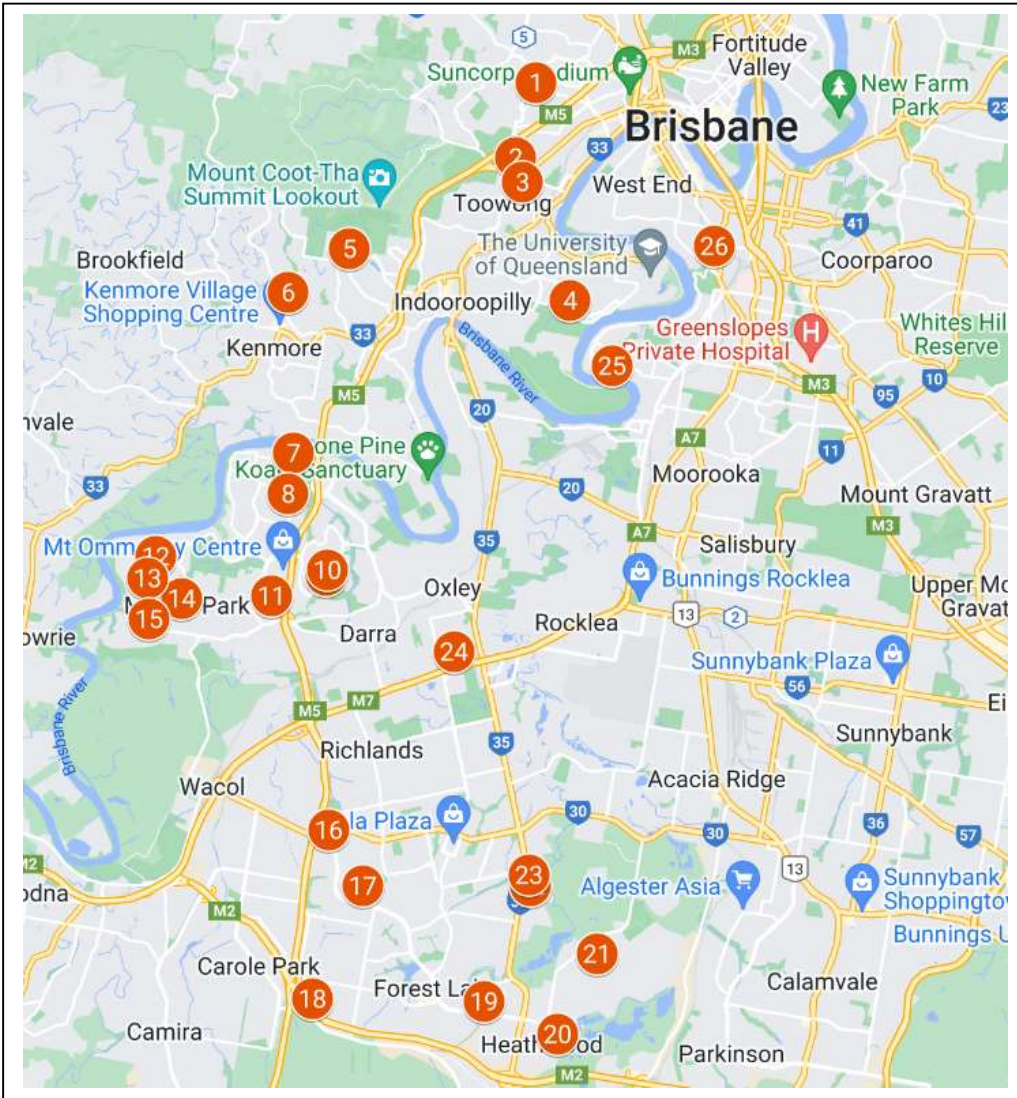

🏆 KIIS FM Winner/Runner Up 🚗 Bit of a drive from previous address

🌲 Worth a look 📷 Photo on digital map ⭐ Multiple houses on the street

1	🌲 168 Fernberg Road, Paddington	16	🚗 4/106 Garden Road, Richlands
2	📷 8 Gilrey Street, Toowong	17	🌲 📷 55 Brushwood Circuit, Forest Lake
3	8 Annerley Street, Toowong	18	🌲 38 Harrison Crescent, Forest Lake
4	🌲 📷 66 & 68 Highland Terrace, St Lucia	19	🏆 📷 6 Rise Place, Heathwood
5	Matingara Street, Chapel Hill	20	🌲 12 Toorwood Street, Heathwood
6	Goolman Street, Chapel Hill	21	🌲 📷 43 Ferdinando Street, Pallara
7	🚗 18 Mankinna Street, Jindalee	22	29 St Marys Close, Doolandella
8	🏆 20 Curragundi Road, Jindalee	23	🌲 📷 5 Peacock Street, Doolandella
9	🌲 📷 71 McPherson Road, Sinnamon Park	24	⭐ Woodgate Street, Oxley
10	Rosemount Street, Sinnamon Park	25	🚗 🌲 📷 12 Anita Street, Yeronga
11	14 Mistral Street, Jamboree Heights	26	🌲 21 Tillot Street, Dutton Park
12	31 Baikal Place, Westlake	27	
13	⭐ Everard Street, West Lake	28	
14	🌲 📷 4 Burwick Close, Middle Park	29	
15	🌲 15 Bogong Street, Riverhills	30	