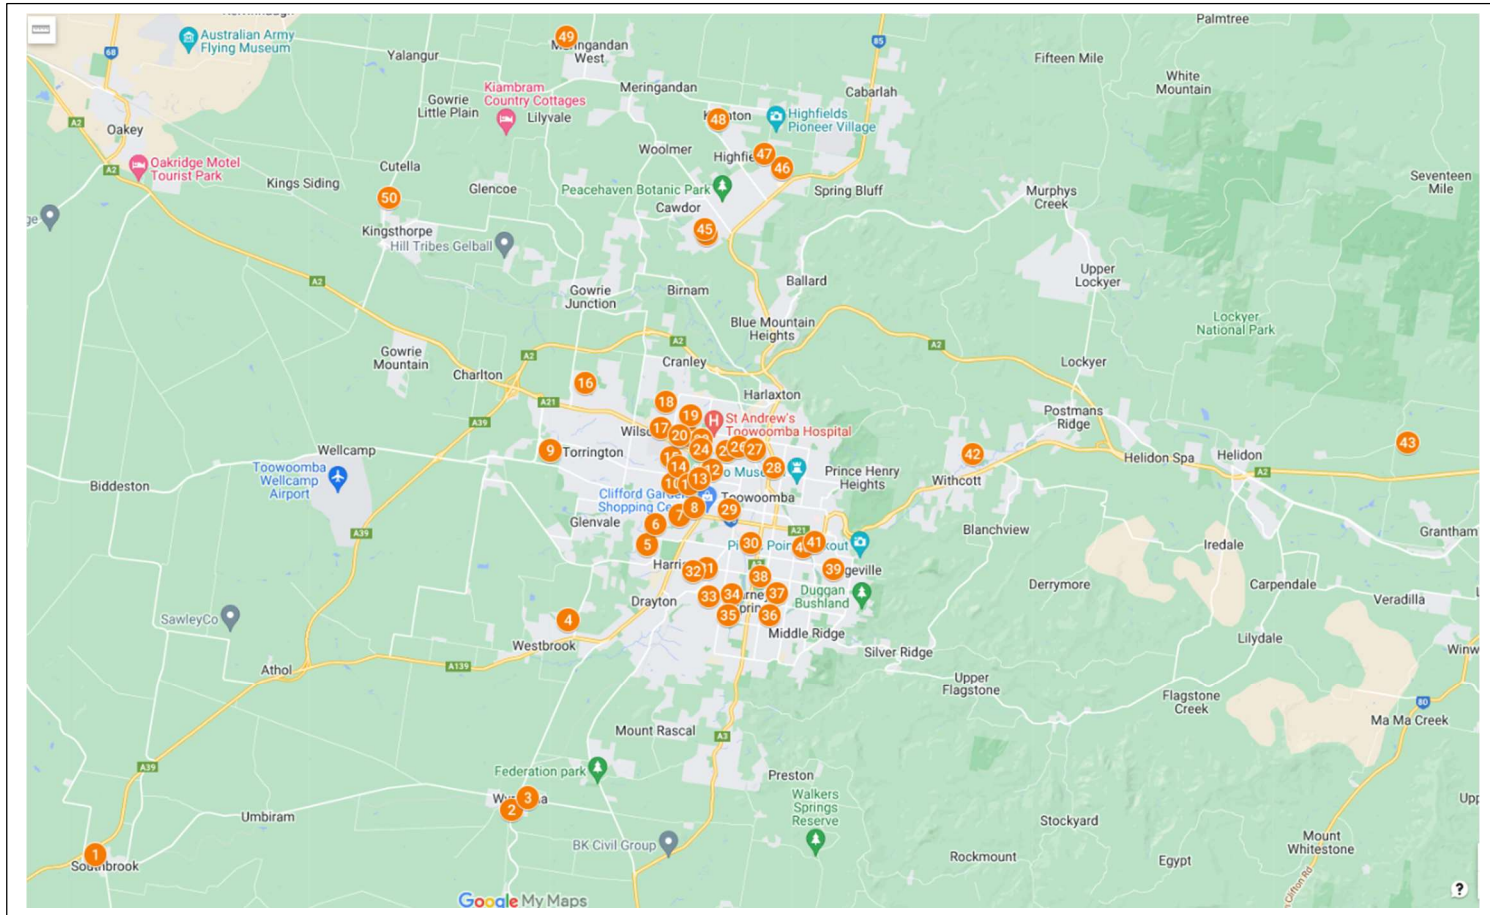

Toowoomba Region Christmas Lights 2022

- Worth a look
- Multiple Houses
- Bit of a drive from previous address
- Photo on digital map

- 25 25 Gordon Avenue, Newtown
- 26 19 Whichello Street, Newtown
- 27 16 Waverley Street, North Toowoomba
- 28 12 Delacey Street, North Toowoomba
- 29 27 Bristol Street, Newtown
- 30 254 Long Street, South Toowoomba
- 31 478 Alderley Street, Harristown
- 32 3 Dumba Street, Harristown
- 33 15 Rachel Street, Darling Heights
- 34 63 & 65 Hoepper Street, Kearney's Spring
- 35 15 Swartz Street, Kearneys Spring
- 36 8 Grant Close, Middle Park
- 37 6 Iris Court, Centenary Heights
- 38 334 Alderley Street, Kearneys Spring
- 39 35 High Street, Rangeville
- 40 13 View Street, South Toowoomba
- 41 25 Plant Street, Rangeville
- 42 12 Kimdonn Drive, Withcott
- 43 314 Sandy Creek Road, Grantham
- 44 35 Palmer Drive, Highfields
- 45 Callie Court, Highfields
- 46 35 Blue Gum Drive, Highfields
- 47 8 Mavis Court, Highfields
- 48 4 Coverack Street, Kleinton
- 49 9 Egret Court, Meringandan West
- 50 2 Goombungee Road, Kingsthorpe

1	29 Bailey Street, Southbrook	7	60 Glenvale Road, Harristown	13	149 Taylor Street, Wilsonton	19	10 Melita Crescent, Wilsonton Heights
2	33 Balfour Street, Wyreema	8	Tor Street, Newtown	14	16 Perina Street, Wilsonton	20	15 Denyer Street, Wilsonton
3	Wellington Street, Wyreema	9	24 Basset Crescent, Torrington	15	4 Vann Street, Wilsonton	21	65 Fitzpatrick Street, Wilsonton
4	Roy Close, Westbrook	10	3 Wellcamp Street, Newtown	16	9 Roderick Drive, Cotswolds Hills	22	Sprott Street, Wilsonton
5	31 Barambah Street, Glenvale	11	40 Weetwood Street, Newtown	17	3 Ansett Court, Wilsonton	23	5 & 7 Fitzpatrick Street, Wilsonton
6	14 Taragon Street, Glenvale	12	2 Victory Street, Newtown	18	Sanctuary Drive, Cranley	24	25 McCafferty Street, Wilsonton