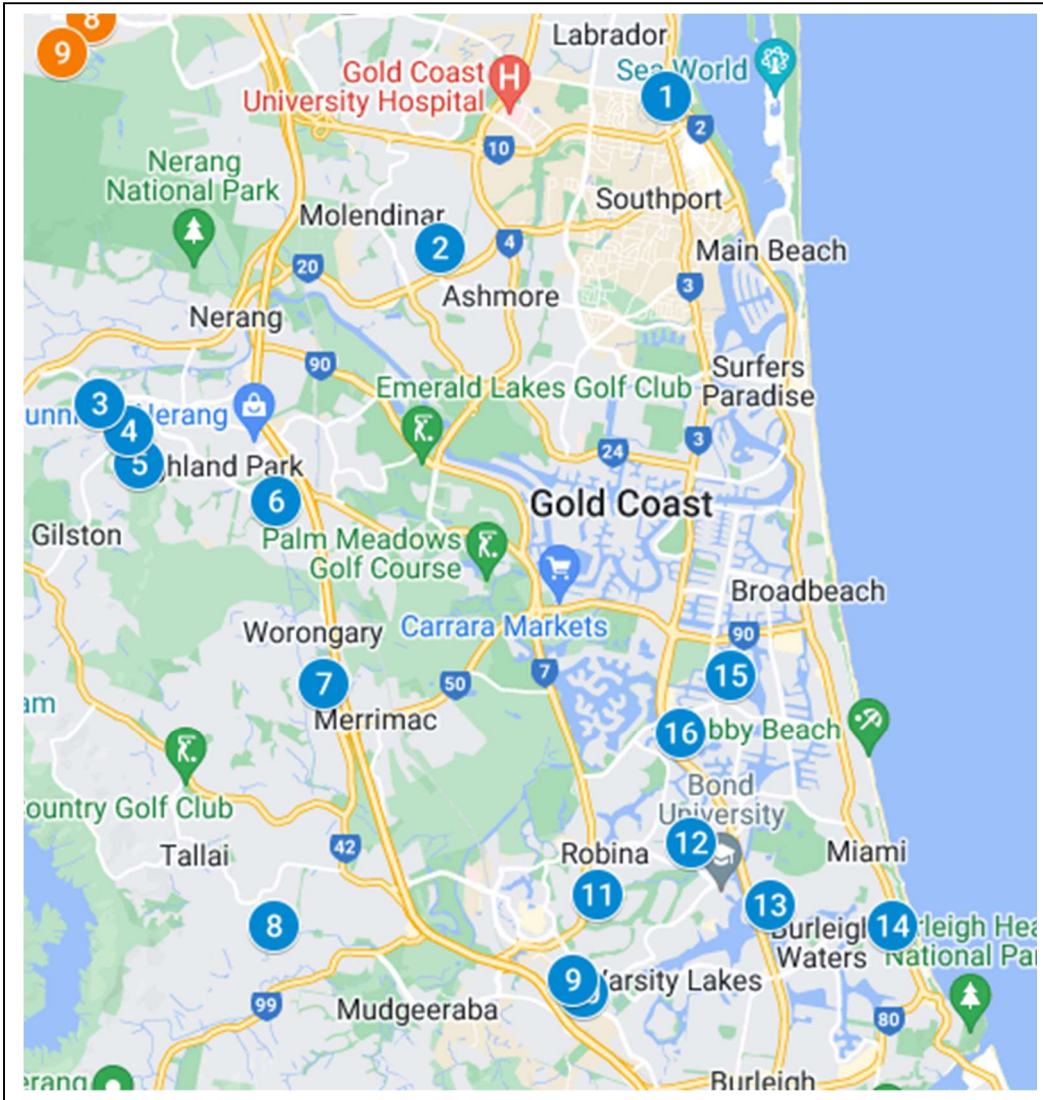

Gold Coast (South)

Christmas Lights 2022

 Bit of a drive from previous address

1	26 Stevens Street, Southport	21
2	 Mitchell Avenue, Molendinar	22
3	 Winchester Drive, Nerang	23
4	28 Riverpark Drive, Nerang	24
5	Cuthero Court, Highland Park	25
6	Sue Court, Highland Park	26
7	 Quambone Street, Worongary	27
8	Underhill Place, Tallai	28
9	Mountain Ash Circuit, Robina	29
10	Lancewood Circuit, Robina	30
11	Merion Court, Robina	31
12	Manly Drive, Robina	32
13	75 Coronet Crescent, Burleigh Waters	33
14	13 Gardenia Grove, Burleigh Waters	34
15	Volante Crescent, Mermaid Waters	35
16	Long Island Court, Mermaid Waters	36
17	26 Stevens Street, Southport	37
18		38
19		39
20		40