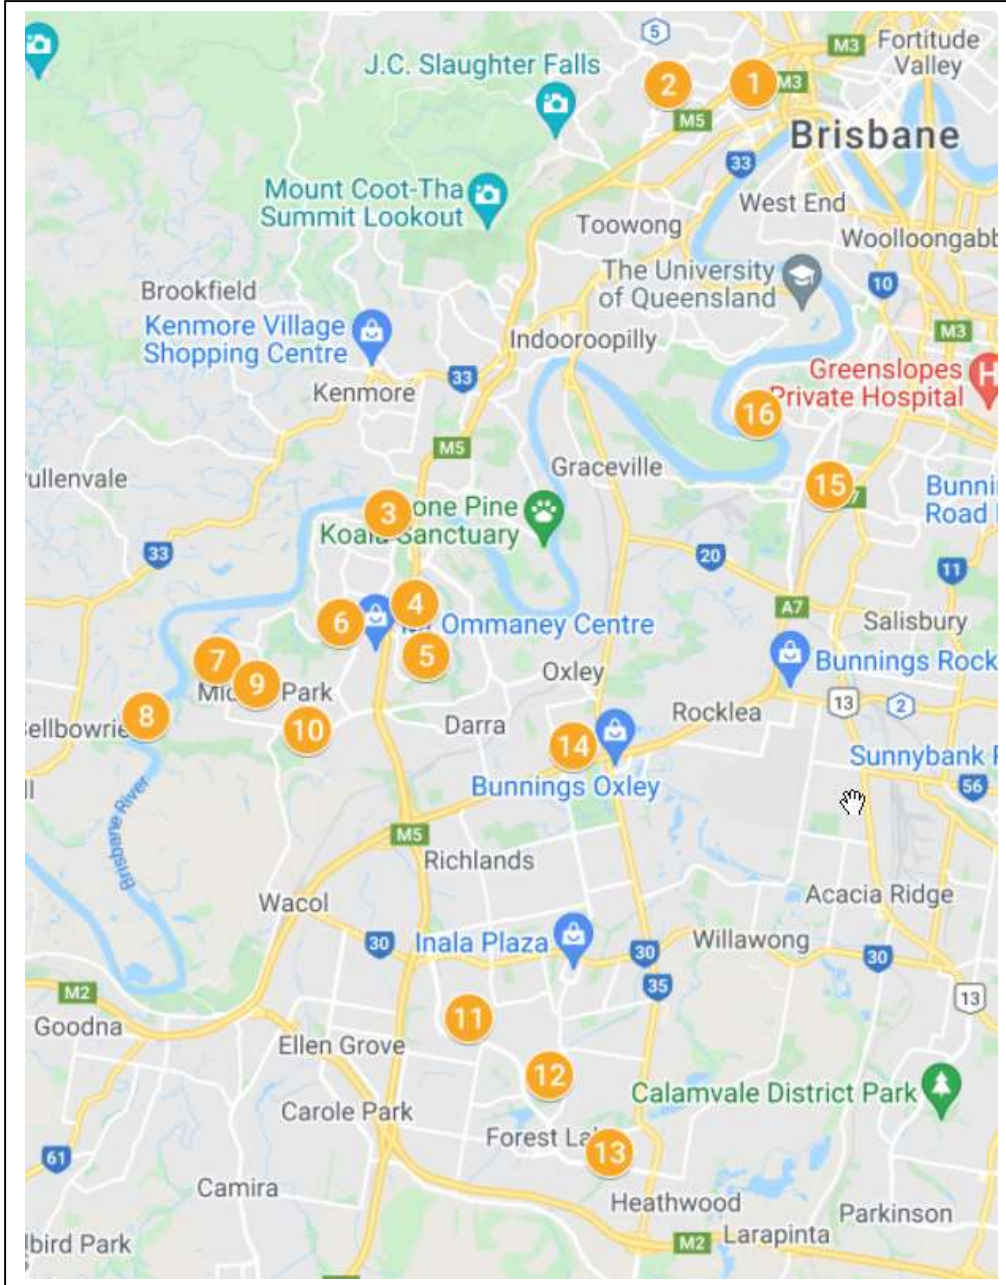

Brisbane Western Suburbs

Christmas Lights 2021

🎄 Xmas Tree symbol - *worth a look*

☆ Multiple Houses

1	🎄 24 Guthrie Street, Paddington	16	12 Anita Street, Yeronga
2	🎄 168 Fernberg Road, Paddington	17	
3	18 Mankinna Street, Jindalee	18	
4	🎄 Hawk Place, Sinnamon Park	19	
5	71 McPherson Road, Sinnamon Park	20	
6	🎄 1 Moncrieff Court, Mount Ommaney	21	
7	🎄 Everard Street, West Lake	22	
8	🎄 5 Kaputar Close, Riverhills	23	
9	4 Burwick Close, Middle Park	24	
10	147 Summers Road, Middle Park	25	
11	🎄 55 Brushwood Circuit, Forest Lake	26	
12	67 Leichhardt Circuit, Forest Lake	27	
13	6 Rise Place, Heathwood	28	
14	☆ Woodgate Street, Oxley	29	
15	🎄 21 Wingarra Street, Yeerongpilly	30	