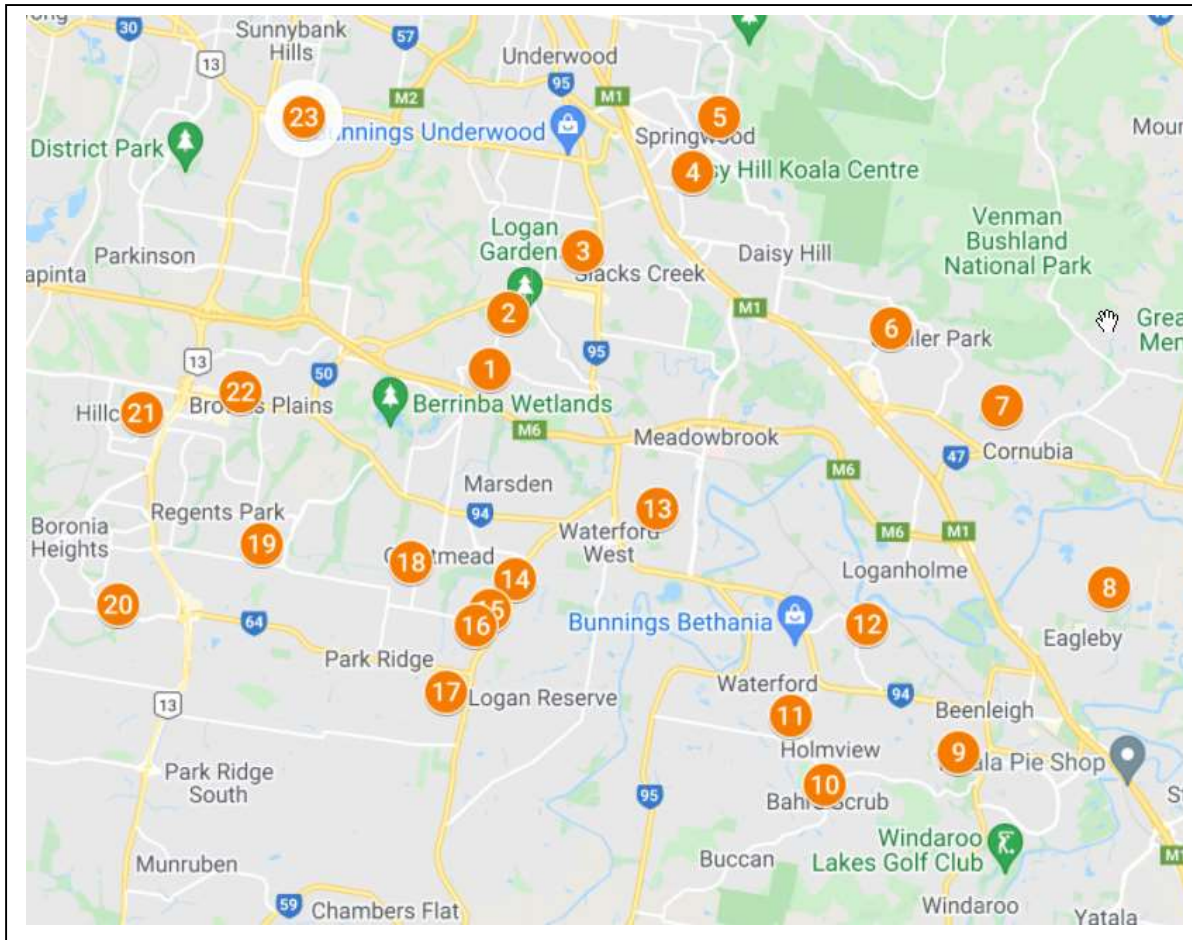

Logan Area (North)

Christmas Lights 2021

🎄 = Xmas Tree symbol = *worth a look*

- | | |
|----|-------------------------------------|
| 1 | Alderbaran Drive, Kingston |
| 2 | 7 Wain Ave, Logan Central |
| 3 | Birun Street, Woodridge |
| 4 | 🎄 69 Rholanda Crescent, Springwood |
| 5 | Essex Close, Springwood |
| 6 | 3 Hailar Street, Shailer Park |
| 7 | 🎄 14 Penelope Drive, Cornubia |
| 8 | Ernestine Circuit, Eagleby |
| 9 | 🎄 67 Lehmans Rd, Beenleigh |
| 10 | Colorado Street, Bahrs Scrub |
| 11 | 🎄 2/49 Willow Rise Drive, Waterford |
| 12 | 11 Loane Drive, Edens Landing |
| 13 | Appian Way, Loganlea |
| 14 | 11 Norah Street, Crestmead |
| 15 | Lockyer Place, Crestmead |
| 16 | 7 Bloomfield Avenue, Park Ridge |
| 17 | Beck Street, Park Ridge |
| 18 | 3 Melba Court, Crestmead |
| 19 | 35 Isle of Ely Drive, Heritage Park |
| 20 | 3 Ferndale Street, Boronia Heights |
| 21 | 86 Conifer Street, Hillcrest |
| 22 | 6 Alrak Avenue, Browns Plains |
| 23 | 30 Marsala Street, Calamvale |
| 24 | 187 Carbrook Road, Cornubia |
| 25 | Braddon Street, Cornubia |