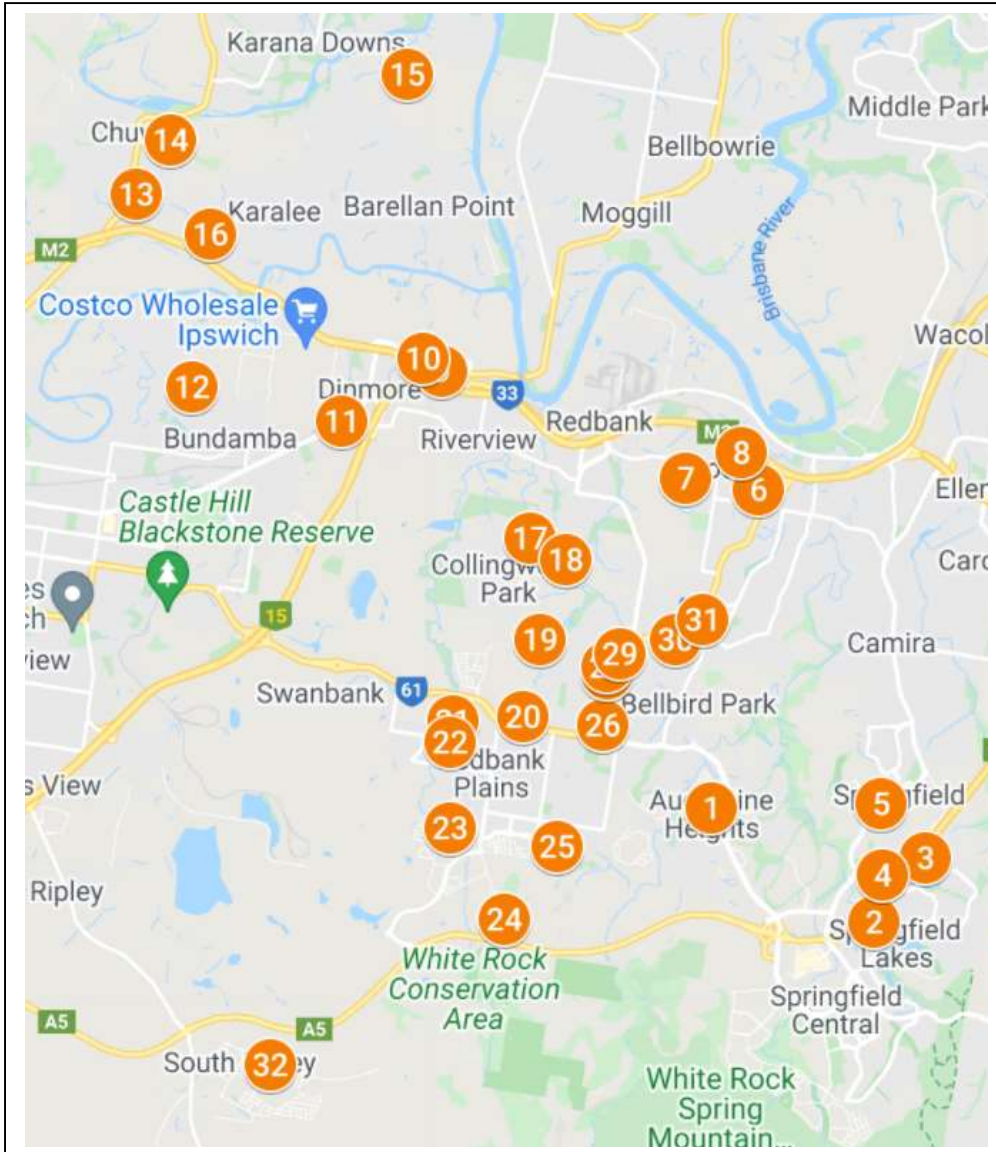

Ipswich Area East Christmas Lights 2021

 Xmas Tree symbol - *worth a look*

1	95 Francisca Drive, Augustine Heights	21	5 Tindle Street, Redbank Plains
2	41 Opossum Circuit, Springfield Lakes	22	Tindle Street, Redbank Plains
3	Berkshire Place, Springfield Lakes	23	24 Drewett Avenue, Redbank Plains
4	Congo Circuit, Springfield	24	14 Vantage Place, Redbank Plains
5	Ashbrook Place, Springfield	25	Burrawang Street, Redbank Plains
6	33 William Street, Goodna	26	Argyle Street, Redbank Plains
7	16 Gorry Street, Goodna	27	Laurel Street, Redbank Plains
8	Stanley Street, Goodna	28	Yarrow Court, Redbank Plains
9	SeanStreet, Riverview	29	Shannon Street, Redbank Plains
10	Dossie Street, Riverview	30	Oak Street, Bellbird Park
11	61 Brisbane Road, Ebbw Vale	31	Grevillea Street, Bellbird Park
12	Rush Court, Bundamba	32	 32 Tamborine Street, South Ripley
13	295 & 256 Mount Crosby Road, Chuwar	33	
14	Lewis Drive, Chuwar	34	
15	Greenview Court, Karalee	35	
16	Pharlap Parade, Karalee	36	
17	1 Paul Tully Avenue, Collingwood Park	37	
18	9 Donohue Court, Collingwood Park	38	
19	50 Palaszczuk Avenue, Collingwood Park	39	
20	14 & 51 Frawley Drive, Redbank Plains	40	