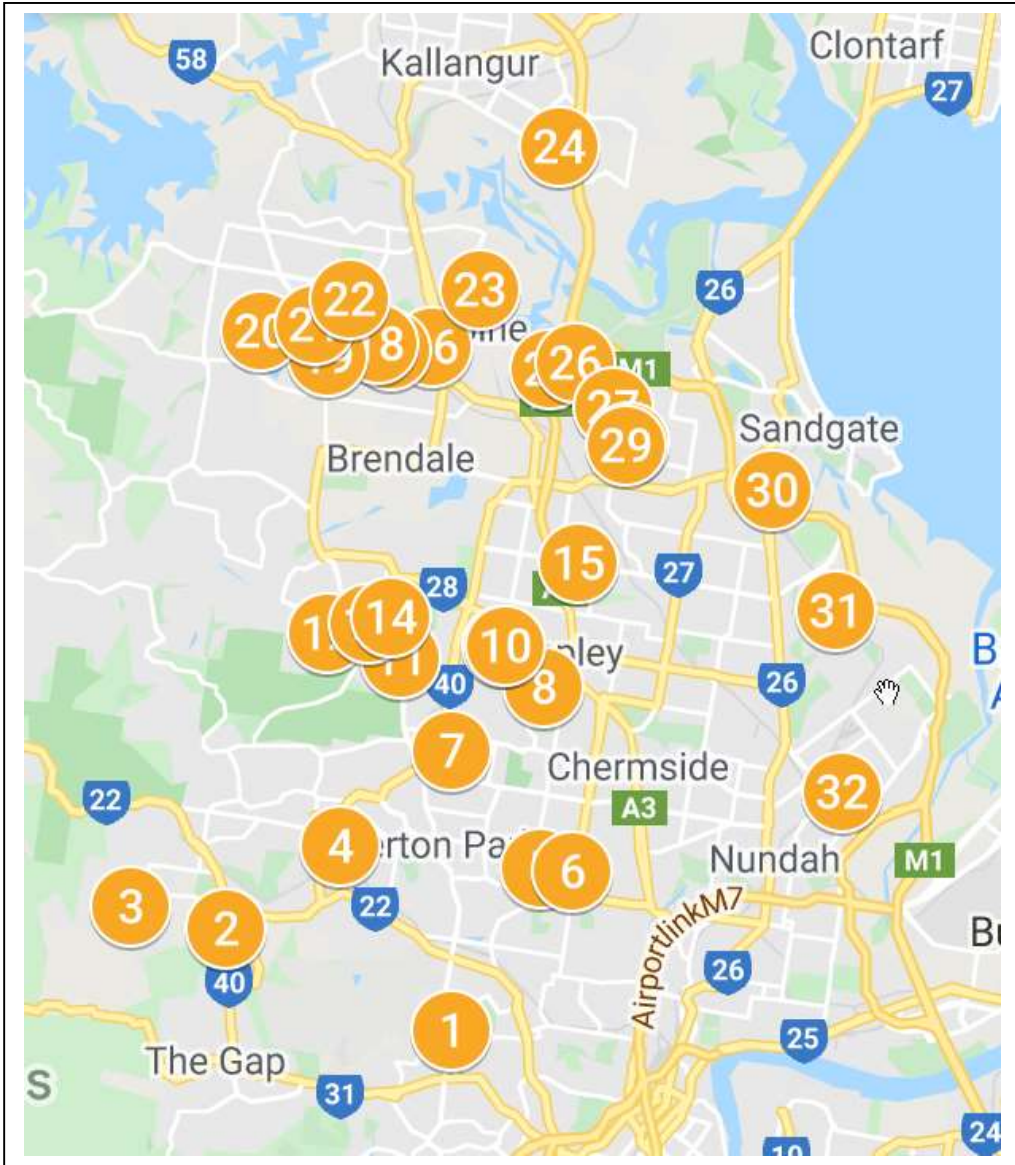

Brisbane Northern Suburbs Christmas Lights 2021

 Worth a look

1	 123 Dorrington Drive, Ashgrove	26	23 Arnica Crescent, Bald Hills
2	Cobalt Street, Keperra	27	 30 Greenore Street, Bracken Ridge
3	Dundee Place, Upper Kedron	28	Emma Street, Bracken Ridge
4	25 Essex Street, Mitchelton	29	122A Barbour Road, Bracken Ridge
5	153 Minimine Street, Stafford	30	36 Bowen Street, Deagon
6	 27 Minimine Street, Stafford	31	 86 College Way, Boondall
7	 8 Hughes Street, McDowell	32	33 Parker Avenue, Northgate
8	Stonycroft Street, Aspley	33	
9	Myrtle Crescent, Bridgeman Downs	34	
10	 Myall Place, Bridgeman Downs	35	
11	81 The Boulevard, Albany Creek	36	
12	Longreef Court, Albany Creek	37	
13	24 Somerset Court, Albany Creek	38	
14	 Kosta Place, Albany Creek	39	
15	 634 Beams Road, Carseldine	40	
16	 8 Rosewood Drive, Strathpine	41	
17	Jasmine Street, Strathpine	42	
18	24 Navua Street, Strathpine	43	
19	Carlingford Circuit, Warner	44	
20	 10 Mondial Drive, Warner	45	
21	11 & 13 St Helen Crescent, Warner	46	
22	122 Sparkes Road, Bray Park	47	
23	37 Brennan Parade, Strathpine	48	
24	Hillcrest Court, Murrumba Downs	49	
25	6 Topham Street, Bald Hills	50	