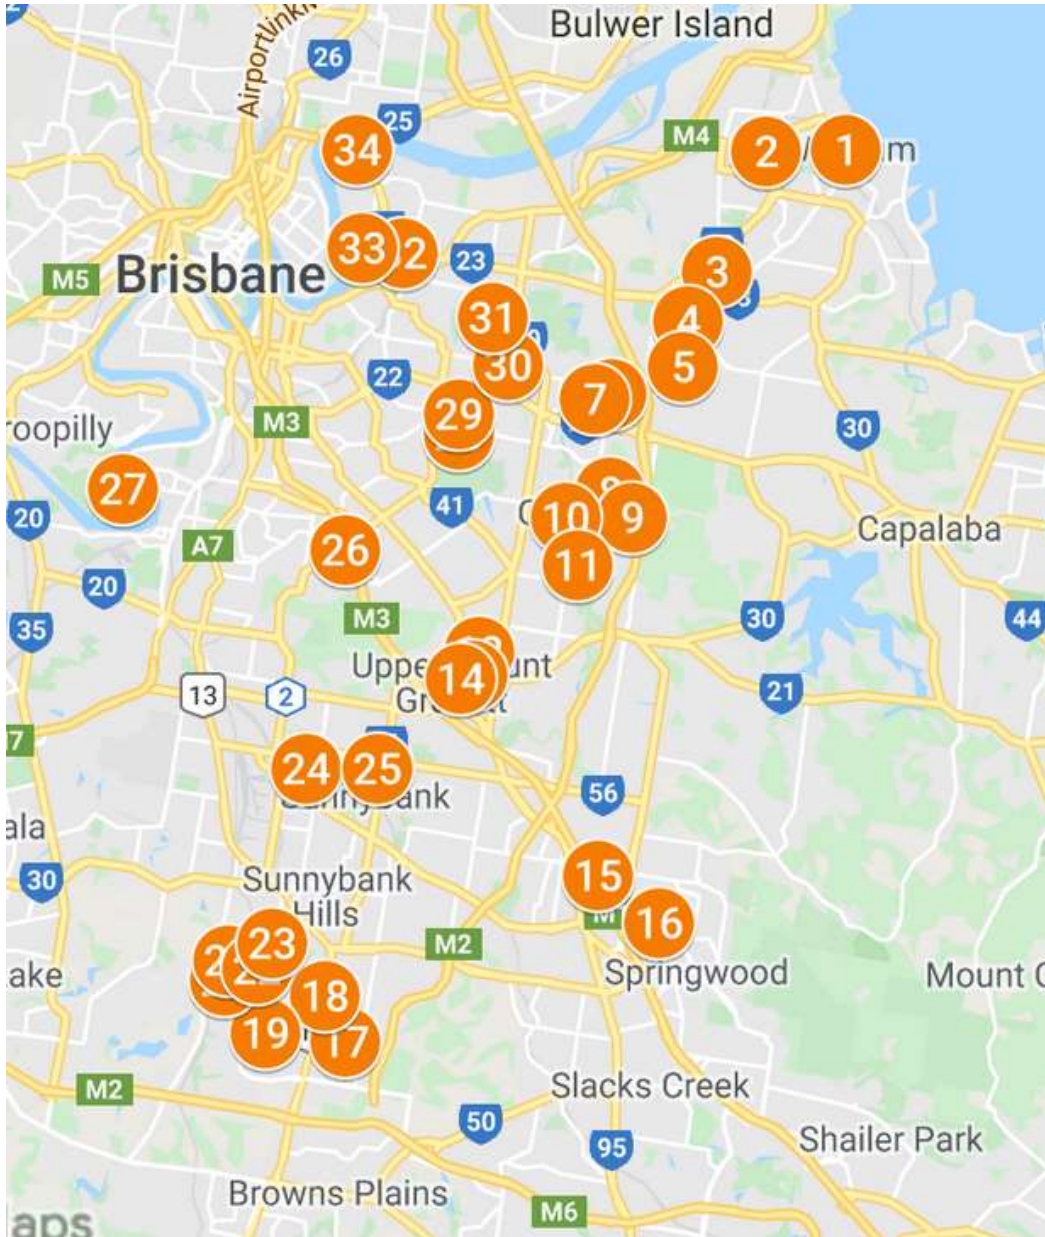

# Southern Suburbs

## Christmas Lights 2019

🎄 Xmas Tree symbol = \*worth a look\*

1	22 & 77 Charlotte Street, Wynnum	28	15 Citrine Street, Camp Hill
2	Nemarra Street, Wynnum West	29	🎄 39 Brooks Street, Camp Hill
3	Laguna Circuit, Tingalpa	30	242 Stanley Road, Carina
4	🎄 62 Annette Street, Tingalpa	31	6 Hull Street, Carina
5	40 Mitchell Place, Belmont	32	81 Stephens Street, Morningside
6	9 Breadsell Street, Carindale	33	🎄 60 Harris Street, Hawthorne
7	Cadogan Street, Carindale	34	7 Merry Street, Bulimba
8	191 Scrub Road, Carindale	35	
9	13 Grasmere Place, Carindale	36	
10	🎄 10 Oppermann Place, Carindale	37	
11	12 Picardie Close, Mansfield	38	
12	🎄 101 Kepsie Road, Upper Mount Gravatt	39	
13	🎄 74 Lindwall Street, Upper Mount Gravatt	40	
14	31 Lindwall Street, Upper Mount Gravatt	41	
15	8 Rotheron Drive, Rochedale South	42	
16	34 Narelle Crescent, Rochedale South	43	
17	81 Sunflower Crescent, Calamvale	44	
18	19 Nolan Place, Calamvale	45	
19	3 Menser Street Calamvale	46	
20	32 Cordia Street, Algester	47	
21	6 Triantha Street, Algester	48	
22	🎄 7 Bluedong Place, Algester	49	
23	🎄 43 Booyong Street, Algester		
24	🎄 8 MacGroarty Street, Coopers Plains		
25	19 Boonaree Street, Sunnybank		
26	57 Kurig Gai Avenue, Tarragindi		
27	21 Esplanade, Yeronga		