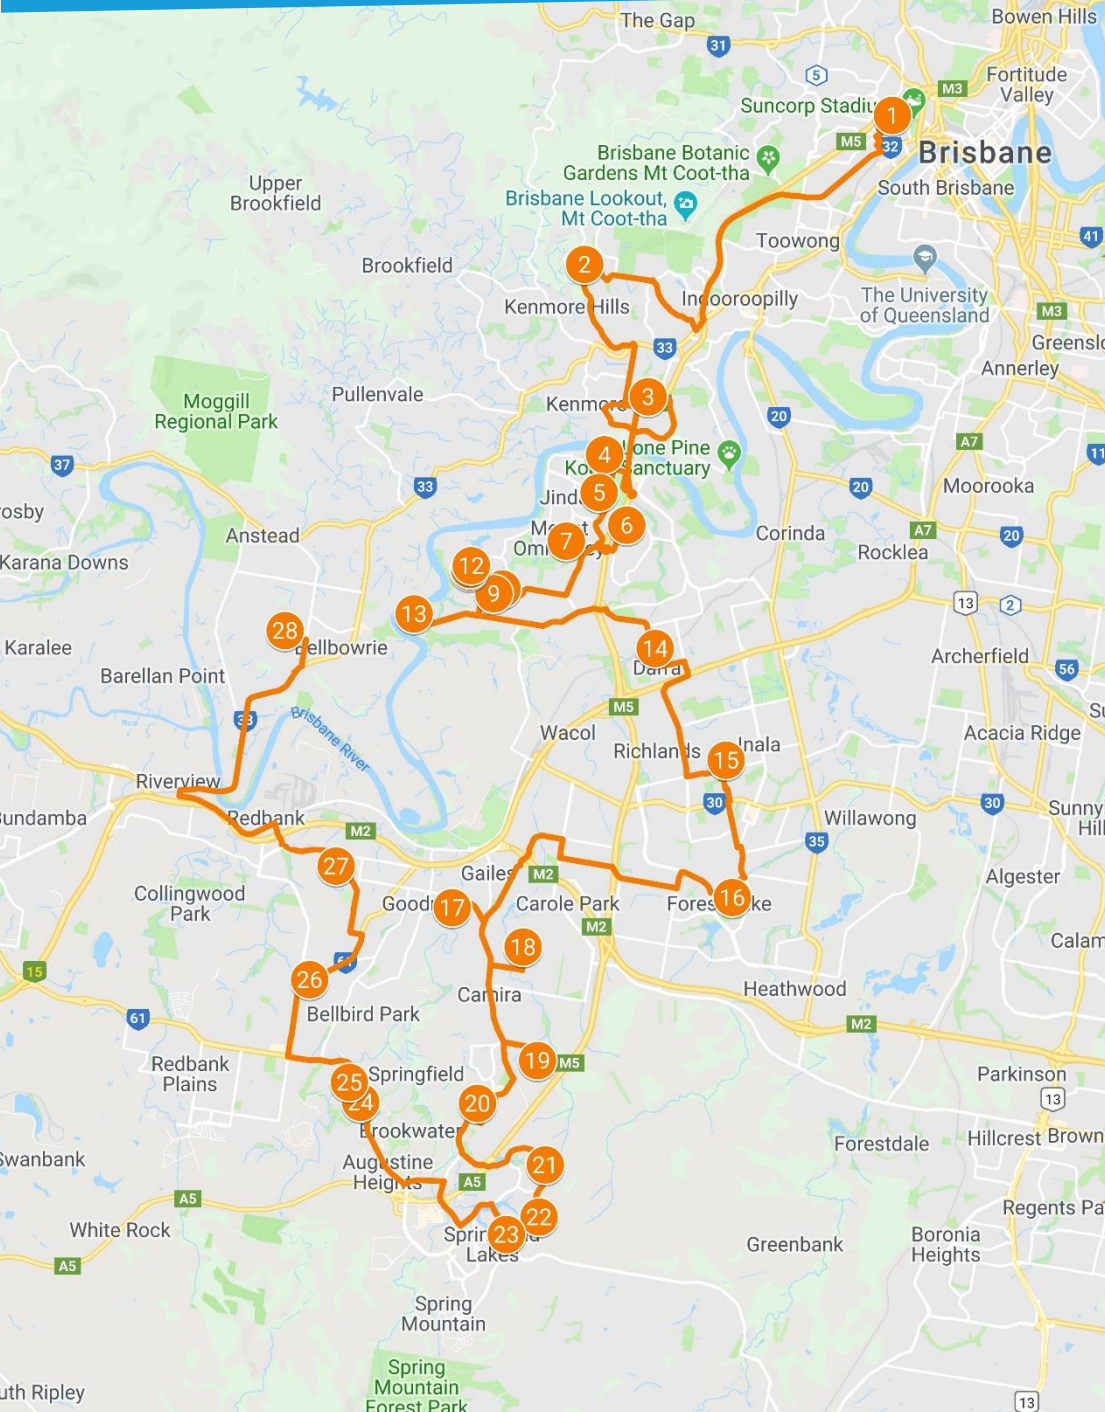

Brisbane Western Suburbs

Christmas Lights 2018

1	24 Guthrie Street, Paddington	32
2	1 Mirreh Place, Chapel Hill	33
3	10 Warunda Street, Kenmore	34
4	18 Mankinna Street, Jindalee	35
5	20 Curragundi Road, Jindalee	36
6	Hawk Place, Sinnamoon Park	37
7	Moncrieff Court, Mount Ommaney	38
8	4 Burwick Close, Middle Park	39
9	2 Dewsbury Street, Middle Park	40
10	2 Gillen Close, Westlake	41
11	Everard Street, Westlake	42
12	36 Raeside Street, Westlake	43
13	5 Kaputar Close, Riverhills	44
14	8 Lee Road, Darra	45
15	60 Buddleia St, Inala	46
16	67 Leichhardt Circuit, Forest Lake	47
17	35 Iris street, Gailes	48
18	1 Ron St, Camira	49
19	6 Abelia Ct, Camira	50
20	6 Ashbrook Pl, Springfield	51
21	Diana Street, Springfield Lakes	52
22	74 Jezabel Dr, Springfield Lakes	53
23	14 Madeira Street, Springfield Lakes	54
24	57 Valentine Circuit, Augustine Heights	55
25	66 Fitzpatrick Circuit, Augustine Heights	56
26	195 Redbank Plains Rd, Bellbird Park	57
27	16 Gorry St, Goodna	58
28	45 Church Road, Bellbird Park	59
29		60
30		61
31		62