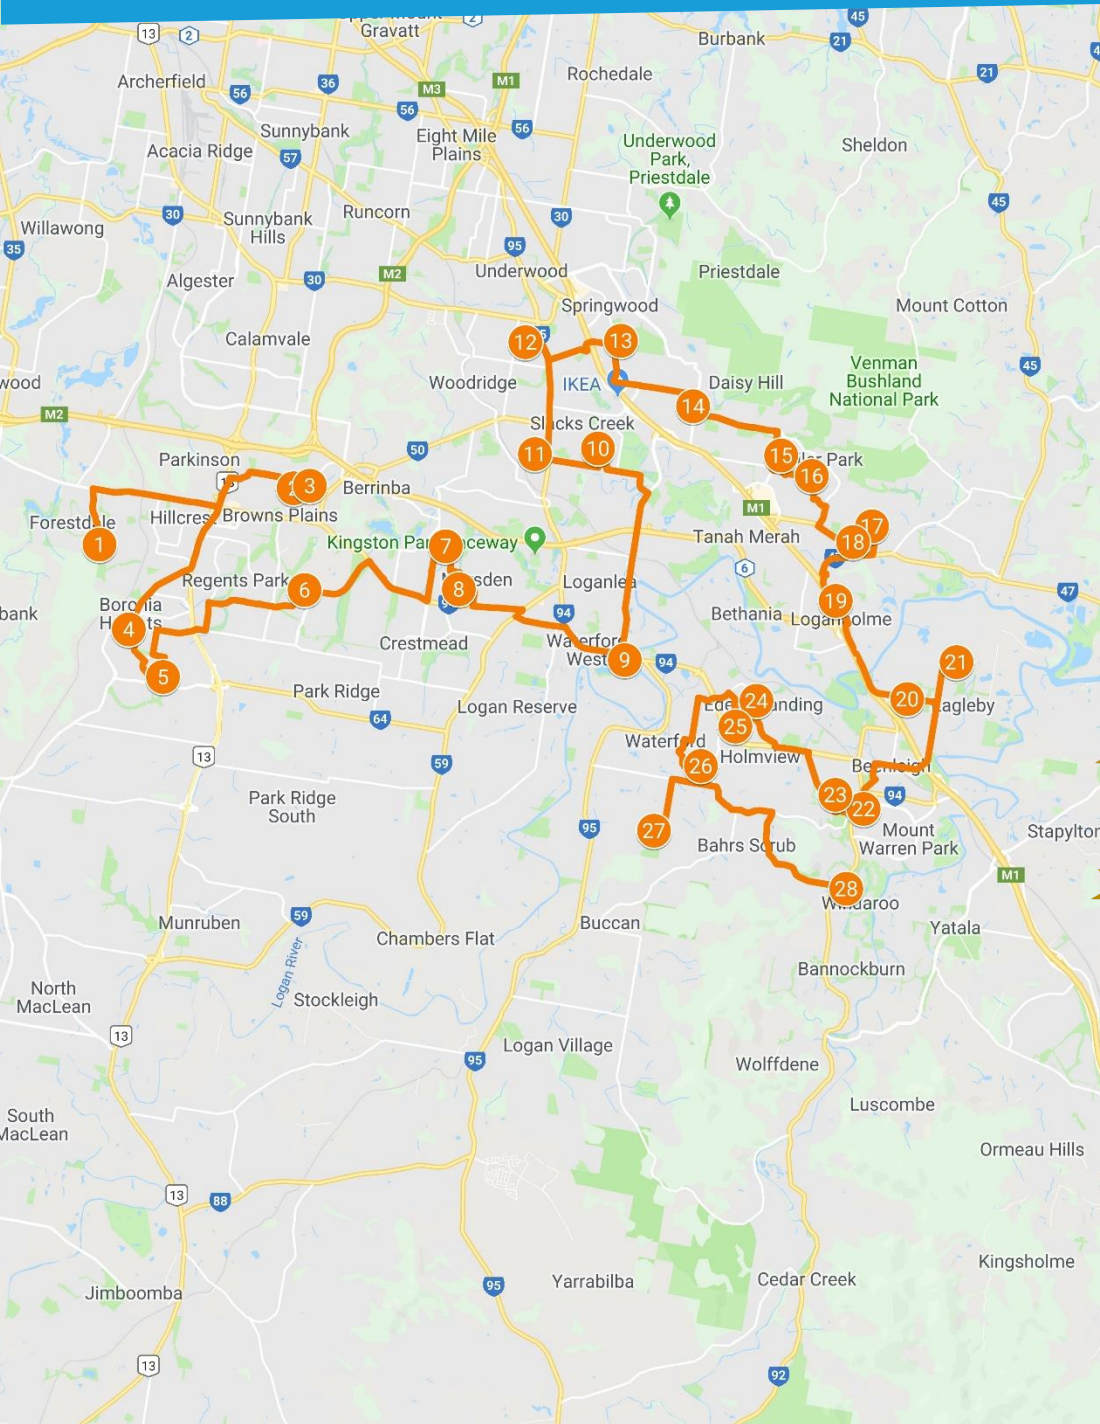

# Logan Area Christmas Lights 2018

	1	5-15 Archery Street, Forestdale	32
	2	4 Gregory Close, Drewvale	33
	3	34 Lawson Place, Drewvale	34
	4	14 Parklands Drive, Boronia hts	35
	5	3 Ferndale St, Boronia Heights	36
	6	20 Volstead Road, Heritage Park	37
	7	35 Mulgrave Road, Marsden	38
	8	3 Keepit Street, Marsden	39
	9	20 King St, Waterford West	40
	10	15 Michael Street, Slacks Creek	41
	11	31 Edith Street, Kingston	42
	12	12/33 Rudge Street, Woodridge	43
	13	16 Merchant Court, Springwood	44
	14	19 Rosewood Street, Daisy Hill	45
	15	3 Hailar Street, Shailer Park	46
	16	46 Adelong Road, Shailer Park	47
	17	14 Penelope Drive, Cornubia	48
	18	5 Colac Court, Cornubia	49
	19	7/15 Henry Street, Loganholme	50
	20	73 River Hills Rd, Eagleby	51
	21	9 Ernestine Circuit, Eagleby	52
	22	11 Lane Court, Mount Warren Park	53
	23	67 Lehmans Road, Beenleigh	54
	24	106 Castile Cres, Edens Landing	55
	25	11 Lucy Drive, Edens Landing	56
	26	2/49 Willow Rise Drive, Waterford	57
	27	278 Wilson Road, Buccan	58
	28	8 Kaiser Drive, Windaroo	59
	29		60
	30		61
	31		62