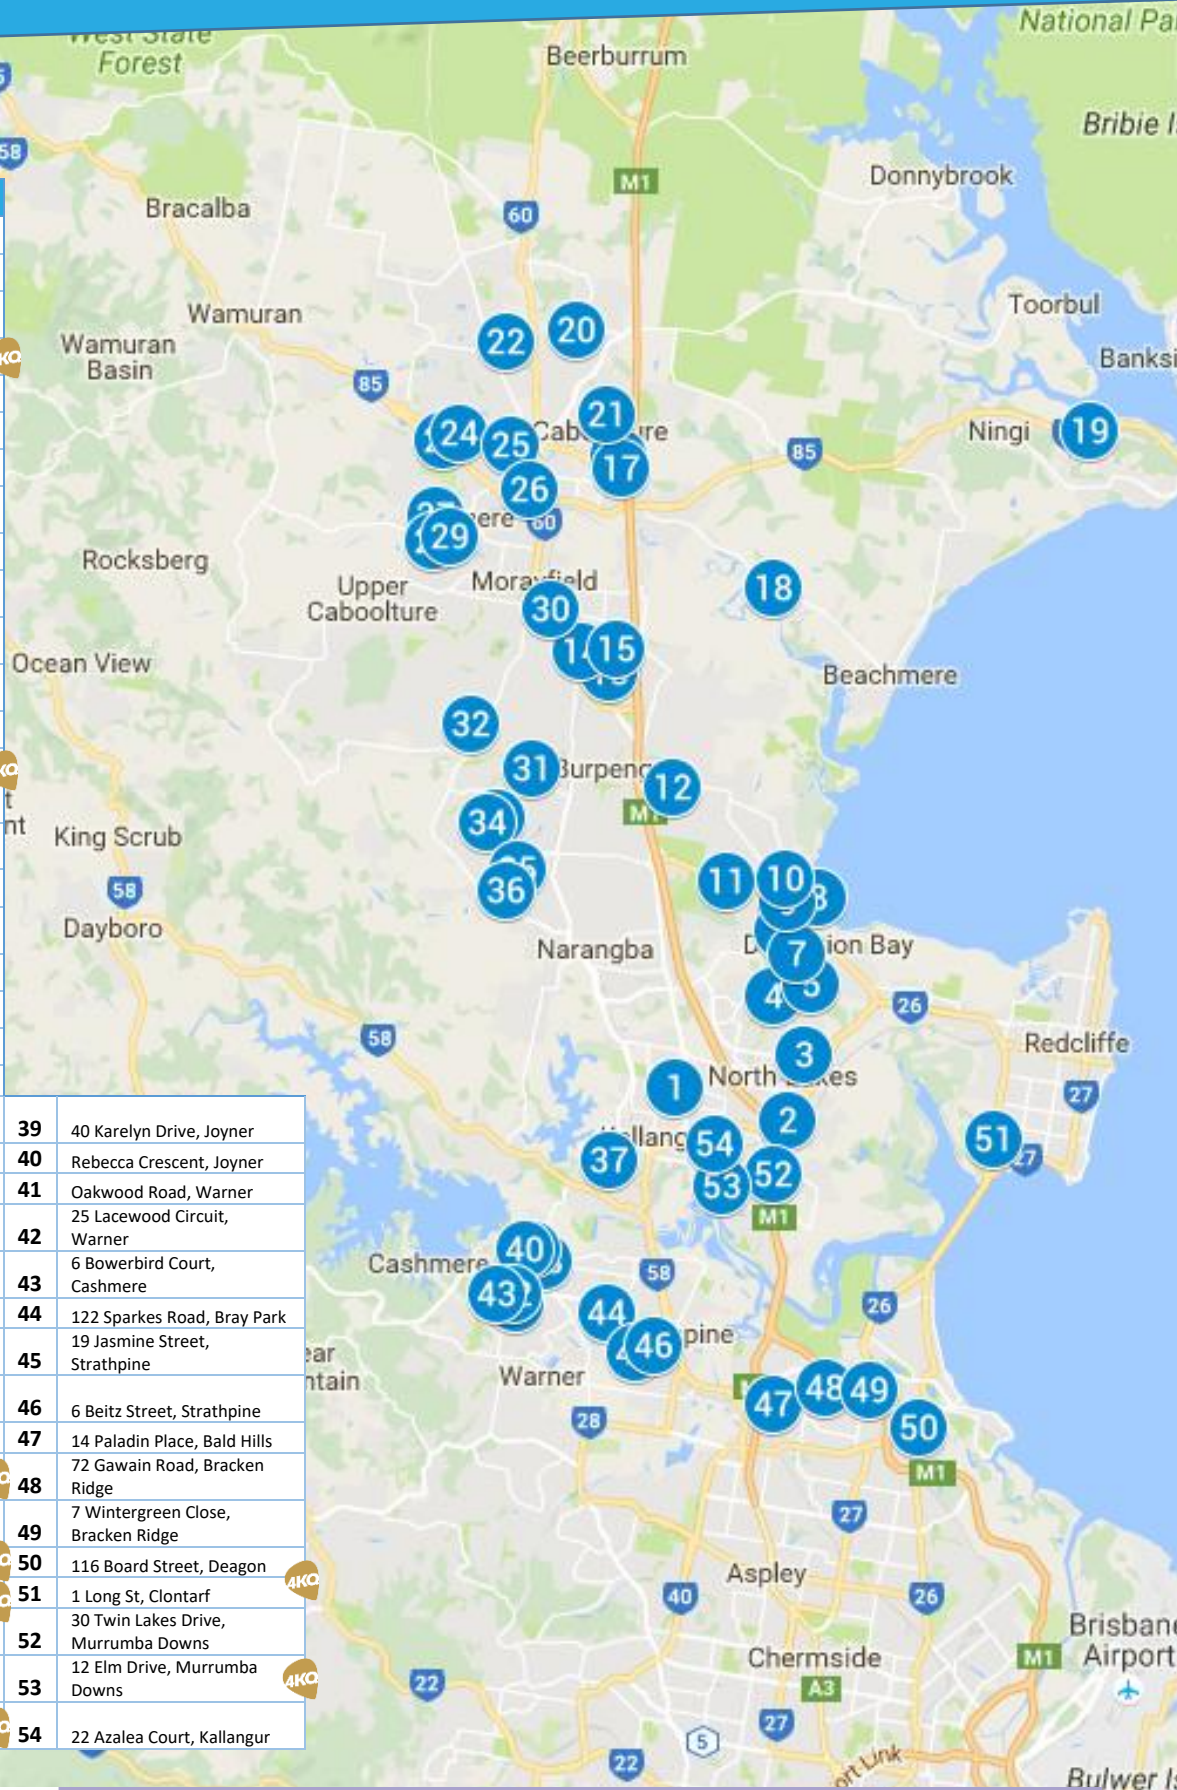

No	Address
1	24 Mowbray Court, Kallangur
2	26 Limosa Court, Mango Hill
3	40 Whitfield Crescent, North Lakes
4	46 Nicklaus Parade, North Lakes
5	38 Lacebark Street, North Lakes
6	28 Parsons Blvd, Deception Bay
7	8 Louisa Court, Deception Bay
8	24 Balmoral Place, Deception Bay
9	36 Fredan Road, Deception Bay
10	21 Logan Terrace, Deception Bay
11	26 Cockatiel Court, Deception Bay
12	10 Fodora Place, Burpengary East
13	14 Welsh Street, Burpengary
14	15 Graham Road, Morayfield
15	Grogan Road, Morayfield
16	2/22 McAndrew Street, Caboolture
17	6 Crawford Street, Caboolture
18	441 Beachmere Road, Beachmere
19	1445 Bribie Island Road, Ningi
20	16-18 Mifawny Road, Elimbah
21	20 Fazey Close, Caboolture
22	25 Lynanda Court, Caboolture
23	11 Hazelwood Court, Caboolture
24	25 Tullawong Drive, Caboolture
25	10 Hope Court, Caboolture
26	10 Ascot Street, Caboolture
27	22 Clementine Street, Bellmere
28	3 Parkwood Place, Bellmere
29	6 Belvista Court, Bellmere
30	273-275 Morayfield Rd Shed 4, Morayfield
31	38 Garden Drive, Burpengary
32	25 Addison Court, Morayfield
33	King Parrot Close, Narangba
34	8 Barnowl Court, Narangba
35	12 Ridge View Drive, Narangba
36	15 Blaxland Place, Narangba
37	11 Eacham Street, Petrie
38	4 Gordon's Crossing Road East, Joyner
39	40 Karelyn Drive, Joyner
40	Rebecca Crescent, Joyner
41	Oakwood Road, Warner
42	25 Lacewood Circuit, Warner
43	6 Bowerbird Court, Cashmere
44	122 Sparkes Road, Bray Park
45	19 Jasmine Street, Strathpine
46	6 Beitz Street, Strathpine
47	14 Paladin Place, Bald Hills
48	72 Gawain Road, Bracken Ridge
49	7 Wintergreen Close, Bracken Ridge
50	116 Board Street, Deagon
51	1 Long St, Clontarf
52	30 Twin Lakes Drive, Murrumba Downs
53	12 Elm Drive, Murrumba Downs
54	22 Azalea Court, Kallangur

20% off your first appointment. Call 0430 044 706